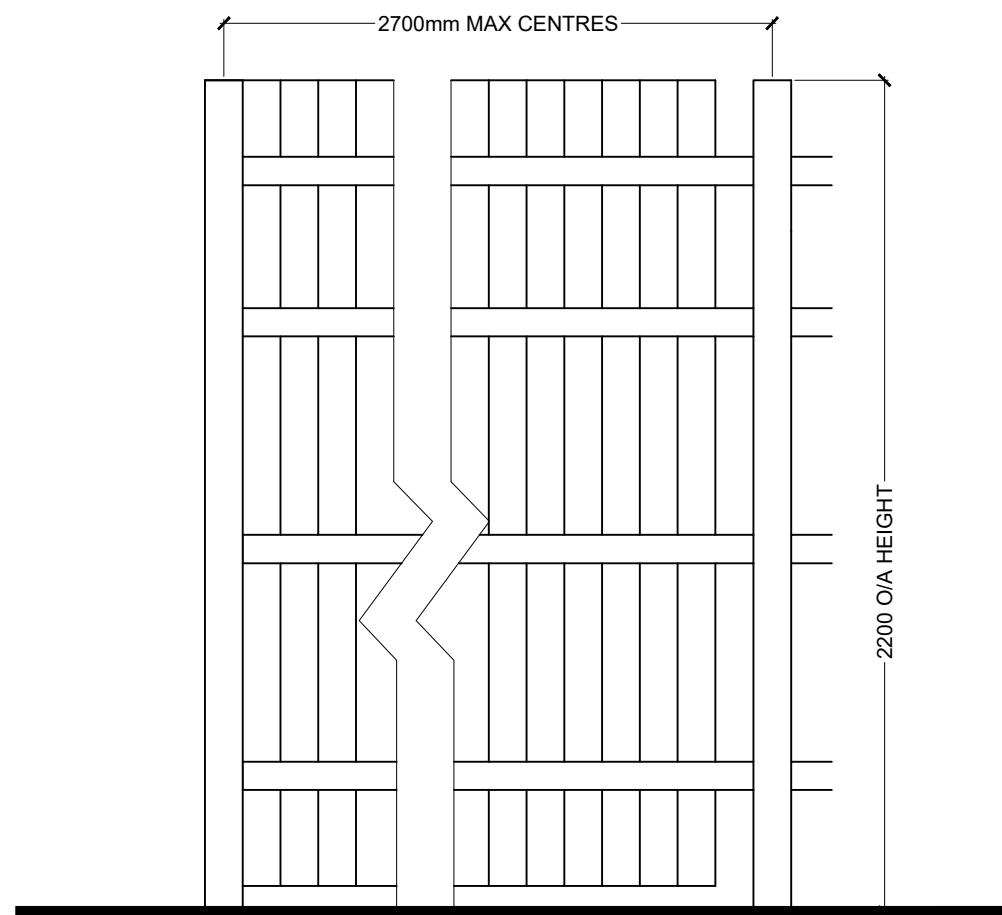

500mm High Knee Rail Fence

1800mm High Close Board Screen Fence

2200mm High Close Board Screen Fence

Rev	Date	Revision	Initial

+ Drawing Title
CLOSE BOARD AND KNEE RAIL FENCES

+ Project
PROSPECT (GB) LTD BOUNDARY TREATMENTS

Job No PL	Dwg No BT-001	Drawn JC	Rev -
Scale 1:20 @ A3	Date Dec 21	Stage PLANNING	