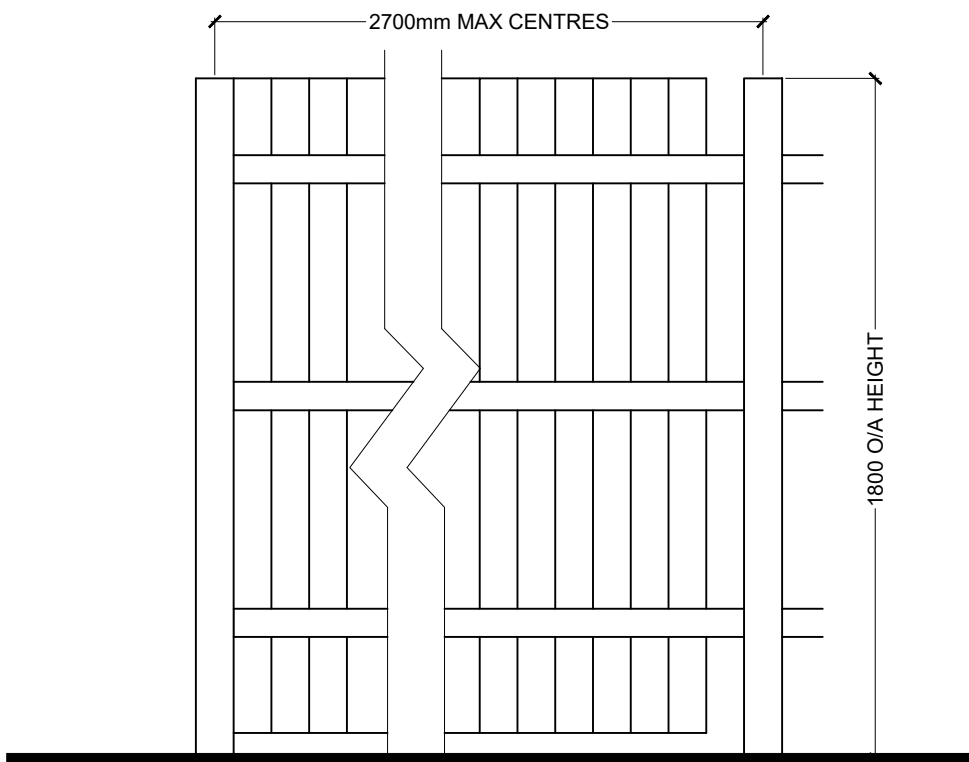

500mm High Knee Rail Fence

1800mm High Close Board Screen Fence

2200mm High Close Board Screen Fence

Rev	Date	Revision	Initial

+ Drawing Title
CLOSE BOARD AND KNEE RAIL FENCES

+ Project
PROSPECT (GB) LTD BOUNDARY TREATMENTS

Job No PL	Dwg No BT-001	Drawn JC	Rev -
Scale 1:20 @ A3	Date Dec 21	Stage PLANNING	